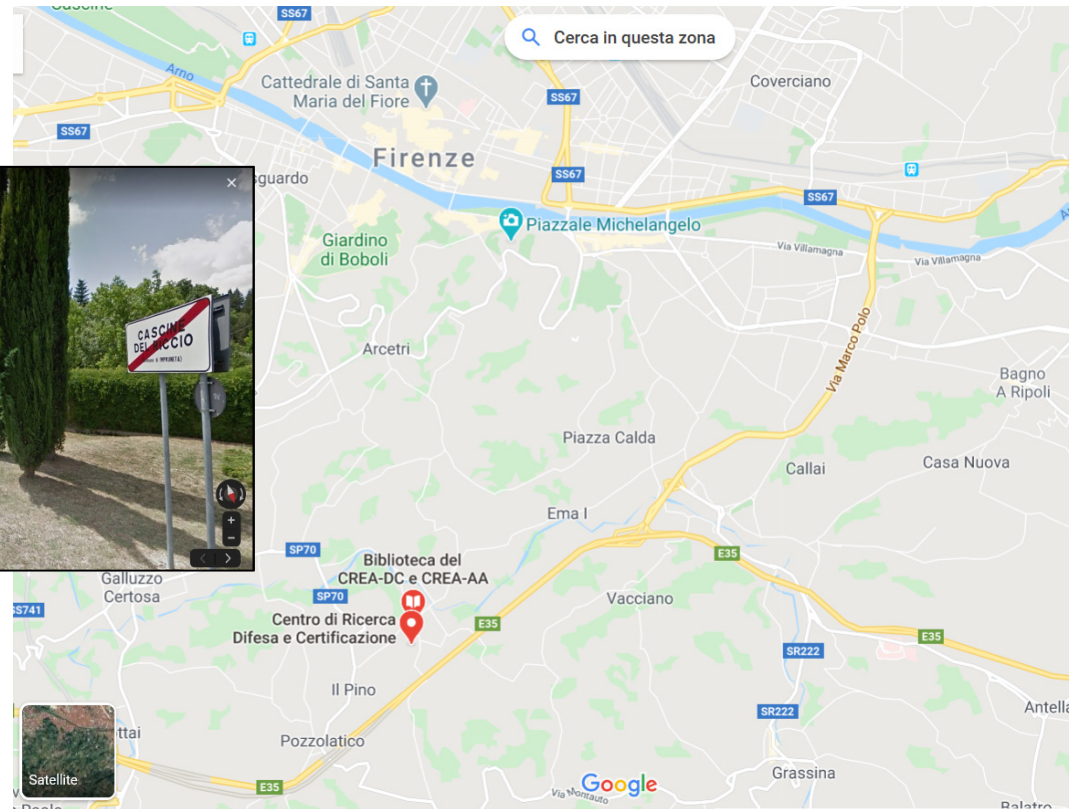

Reaching CREA-AA in Firenze

Meeting venue in Firenze:

CREA Research Centre Agriculture and Environment

Via di Lanciola, 12/a
50125 Località Cascine del Riccio, Italia

<https://goo.gl/maps/DuBVbRRTx8yoRKLRA>

(Google Maps, search:
CREA Agricoltura Ambiente)

Entrance

Transportation

From the Airport

You can reach Florence in the following ways:

- Florence-Peretola: shuttle bus service to Santa Maria Novella train station (about 20 minutes of travel) and bus N. 36 from the station.
- Pisa-Galilei: shuttle bus to Florence Santa Maria Novella train station (about 1 hour of travel) and bus N.36 from the station.

From the Train Station

From the Santa Maria Novella train station, take the bus line N. 36 to the terminus Station Santa Maria Novella-Abside or nearby Santa Maria Novella-Scalette Station; Porta Romana stop.

Get off at the terminus stop Cascine del Riccio.

Take the left direction by flanking the house and after a few meters, at the intersection, turn right. On the left is the CREA-AA headquarters.

For bus timetable and information: