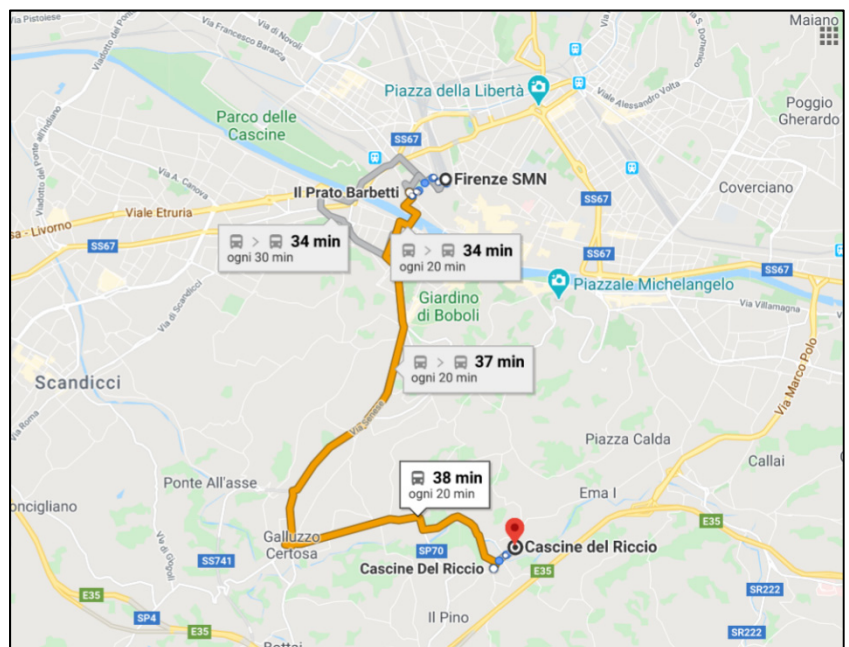

Transportation

From the Airport

You can reach Florence in the following ways:

- Florence-Peretola: shuttle bus service to Santa Maria Novella train station (about 20 minutes of travel) and bus N. 36 from the station.
- Pisa-Galilei: shuttle bus to Florence Santa Maria Novella train station (about 1 hour of travel) and bus N.36 from the station.

From the Train Station

From the Santa Maria Novella train station, take the bus line N. 36 to the terminus Station Santa Maria Novella-Abside or nearby Santa Maria Novella-Scalette Station; Porta Romana stop.

Get off at the terminus stop Cascine del Riccio.

Take the left direction by flanking the house and after a few meters, at the intersection, turn right. On the left is the CREA-AA headquarters.

For bus timetable and information:

www.ataf.net

Contacts

aa@crea.gov.it

Hotels near the meeting venue:

Hotels near Santa Maria Novella train station and Porta Romana are recommended.